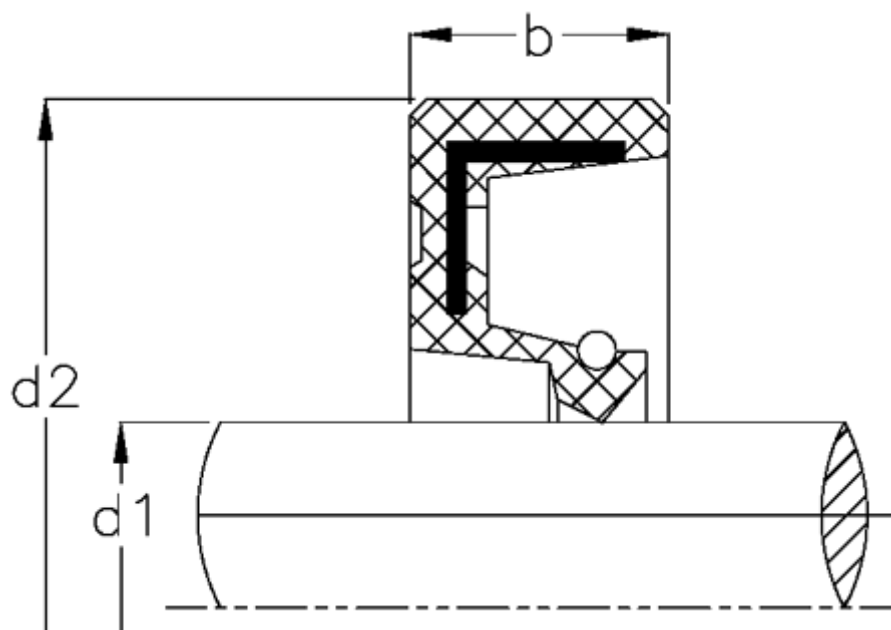

Data Sheet

Article number: 170109501200120000

Description: KLEE Rotary shaft seal WA 95120/12
NBR nitrile rubber, standard

Measures

b = 12
 $d1$ = 95
 $d2$ = 120
Material = NBR